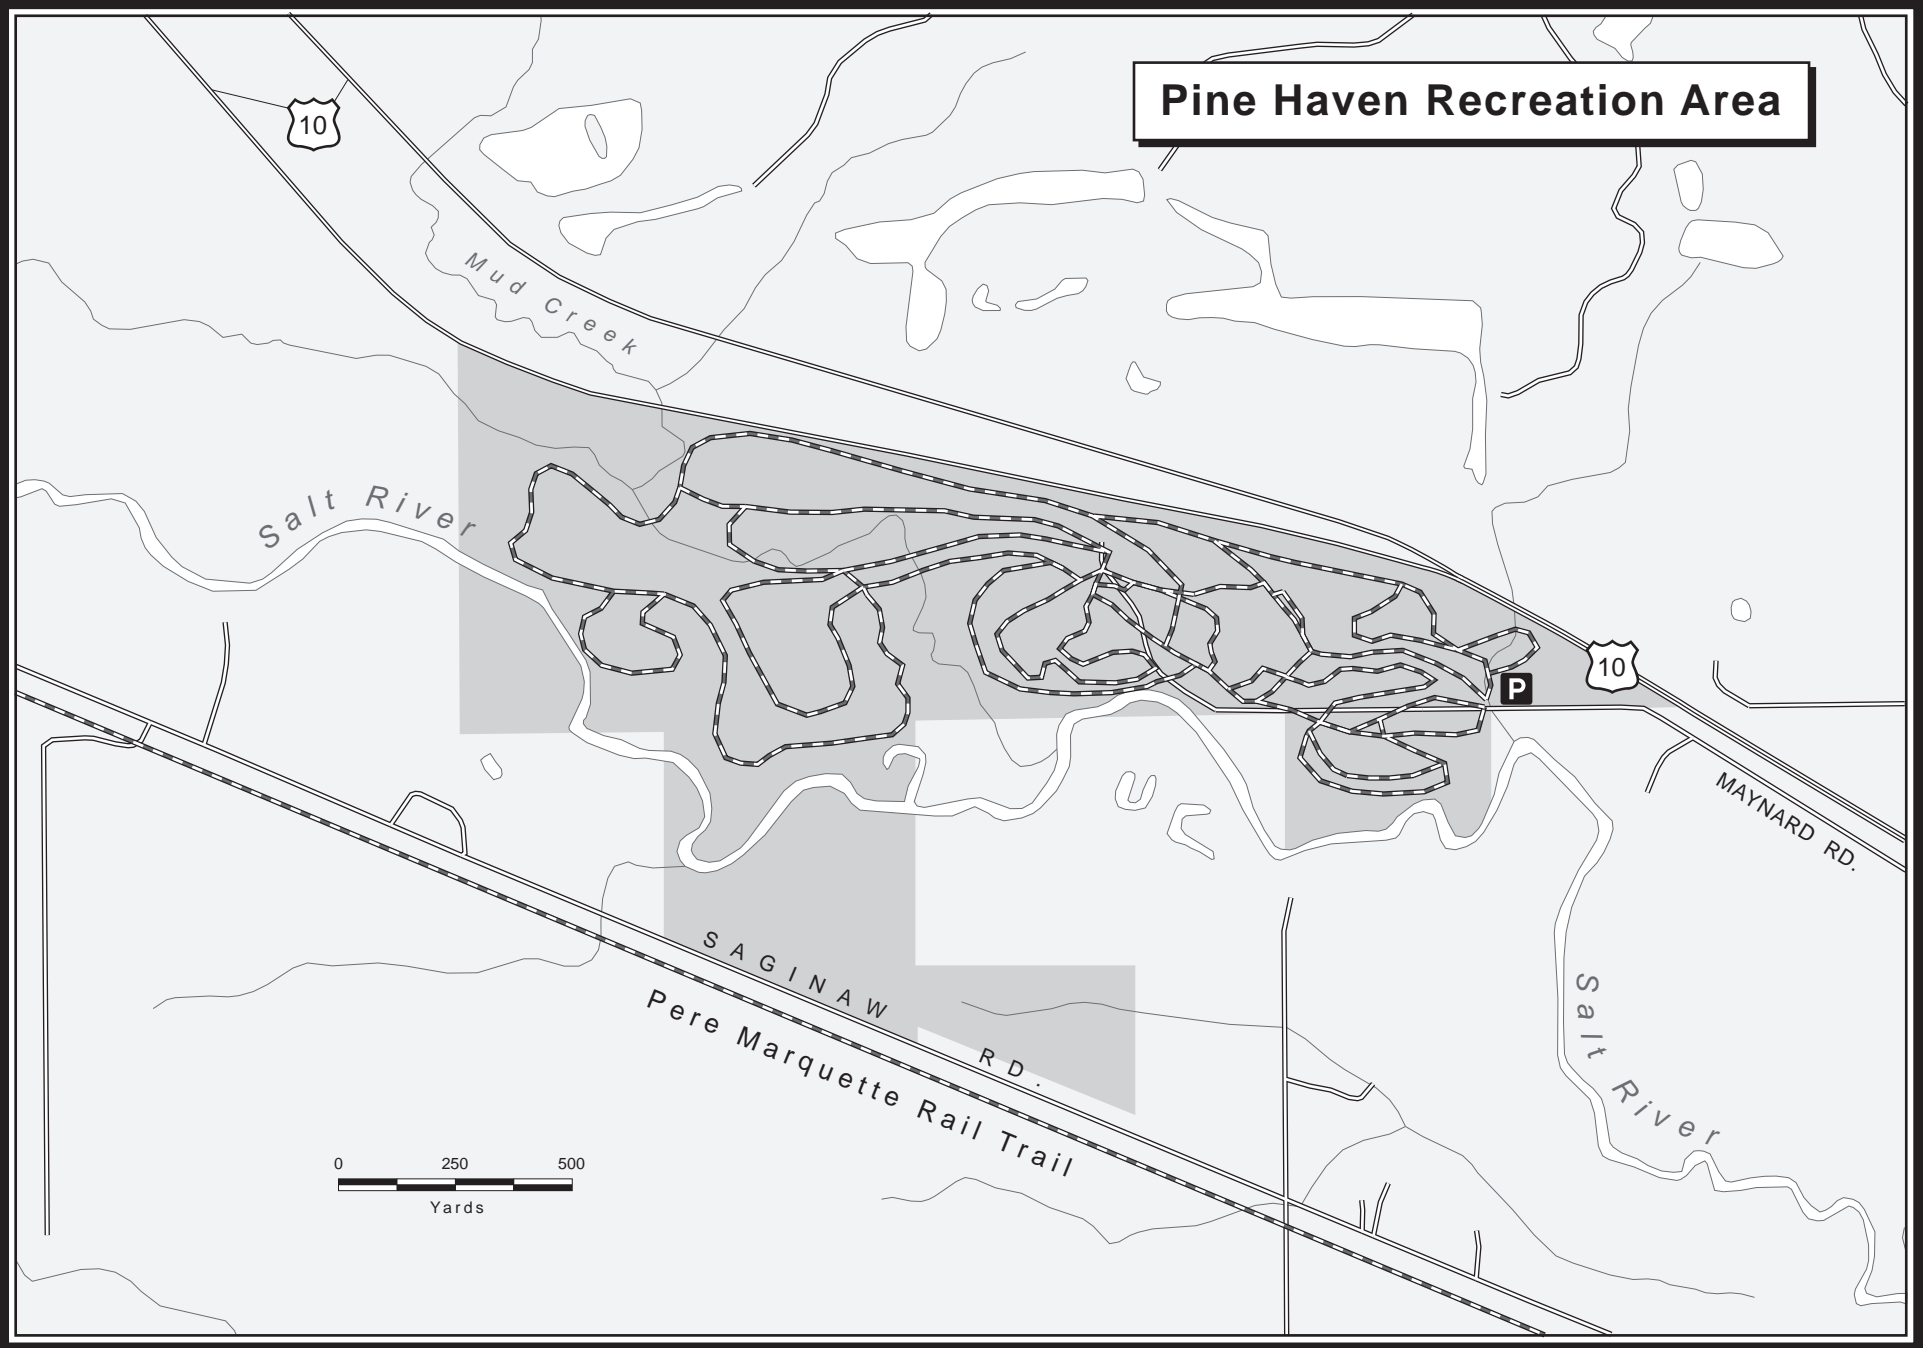

Pine Haven Recreation Area

10

Mud Creek

Salt River

10

P

MAYNARD RD.

SAGINAW RD.

Pere Marquette Rail Trail

Salt River

0 250 500
Yards